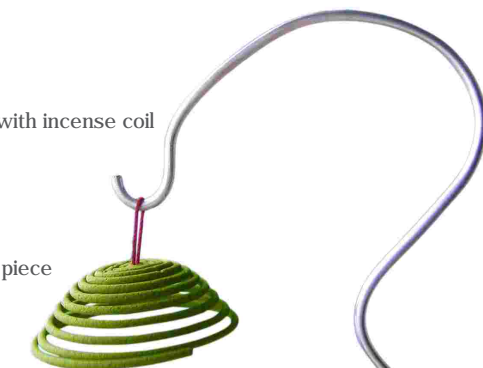

Material: ceramic

Size: 180mm x 70mm x 7mm (dD-backup-01)

Function: can be put incense stick, cone, piece and link with incense coil

Size: 55mm x 30mm x 13mm (dD-backup-02)

Function: can be put incense cone

Size: 57mm x 35mm x 14mm (dD-backup-03)

Function: can be put incense stick and link with incense piece

Size: 170mm x 54mm x 18mm (dD-backup-04)

Function: can be put dried fragrant flowers, incense cone and link with incense piece

Size: 145mm x 107mm x 35mm (dD-backup-05)

Function: can be put fragrant candle

*All items can be ordered individually.

LINK

Pushing you to your dream with support.

Linking your instinct energy with your dream. It is used for linking incense coil and incense piece with the stand.

Material: aluminum
Size: 155mm x 70mm x 3mm (dD-link-01)

Size: 20mm x 30mm x 1mm (dD-link-02)

Size: 25mm x 25mm x 1mm (dD-link-03)

Deciding what energy you want to gather, and group them into Gathering Box Set.